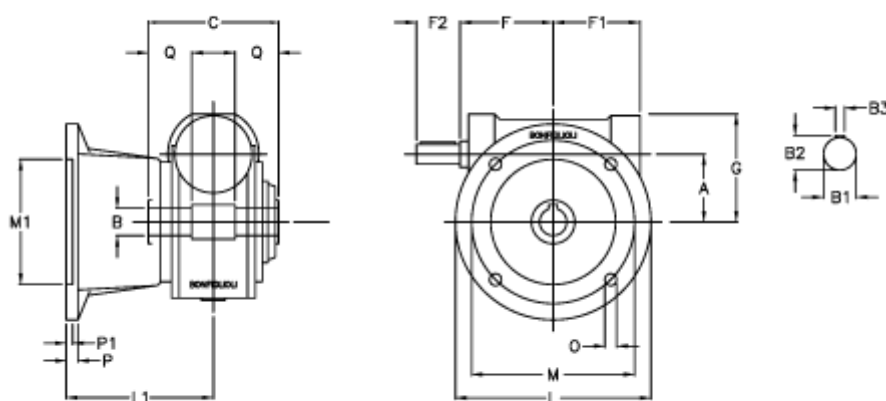

Data Sheet

Article number: 3901049070600

Description: Worm gear with solid input shaft
VF 49FA-70-HS

Measures

a	= 49.5	F1 = 63	P = 12
B	= 25	F2 = 40	P1 = 10
B1	= 16	g = 80	Q = 22.5
B2	= 18.0	L = 125	
B3	= 5	L1 = 115	
C	= 82	m = 90	
Description	= VF 49FA-xx-HS	M1 = 70	
F	= 65	O = 10.5	